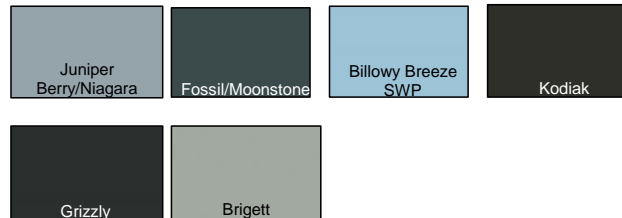

Hard Fill

M310-0087 Dover
M310-0089 Juniper Berry/Niagara
M310-0281 Kodiak
M310-0282 Grizzly
M310-0286 Maple Rye