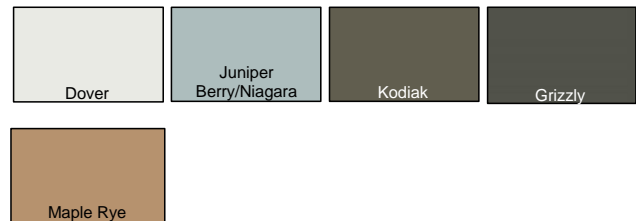

Patchal® Putty

M734-0118 Cashmere
M734-0183 Harbor/Ember